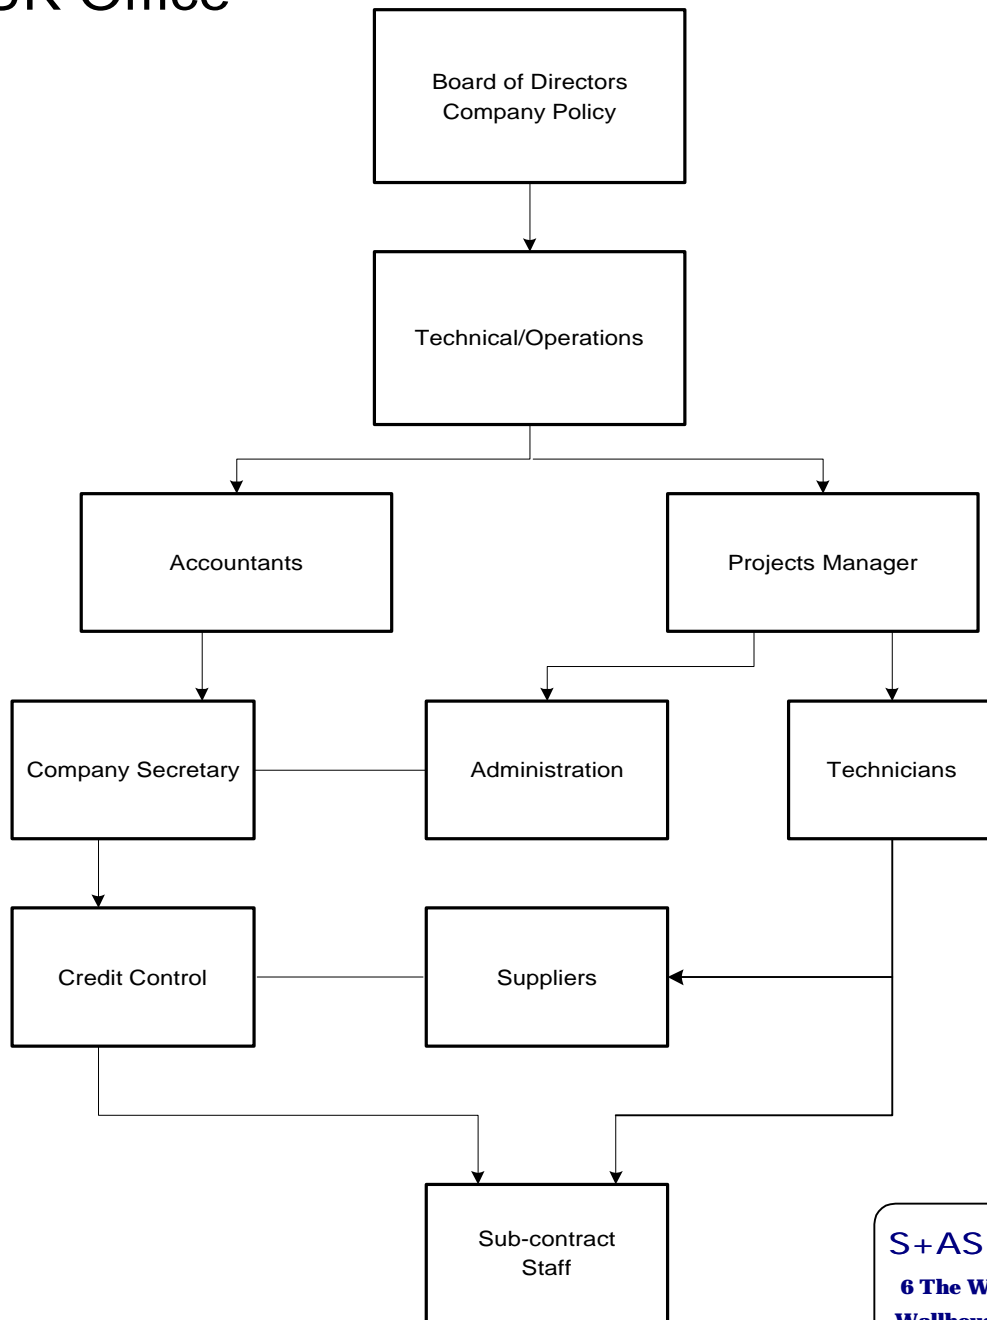

UK Office

S+AS Limited
6 The Walled Garden
Wallhouse, Torphichen
West Lothian
[44] 1506 636314

Organisation Chart

DWG NO	REV
QMD_33	1
23 June 1998	\\Visio\Fiona