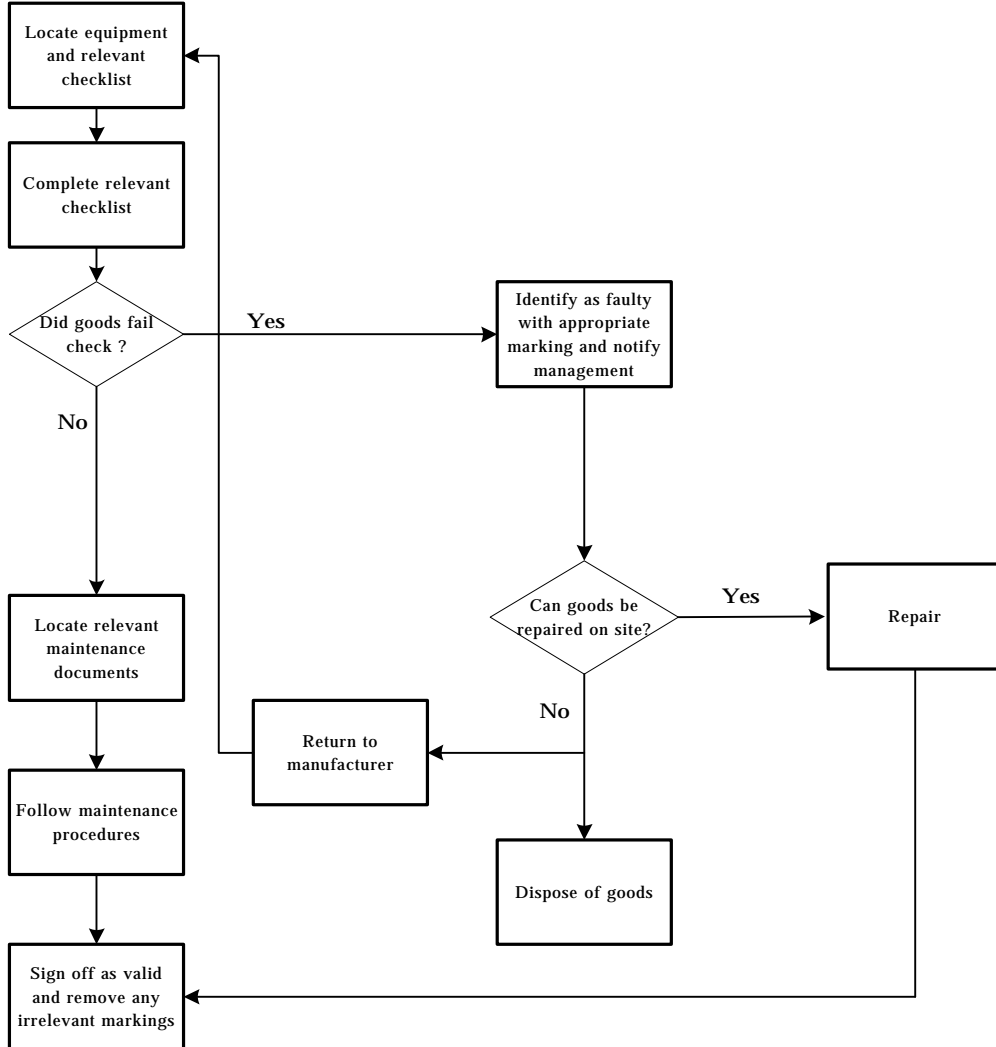

**INSPECTION OF EQUIPMENT / COMPANY VEHICLES**

**S+AS Limited**  
**6 The Walled Garden**  
**Wallhouse, Torphichen**  
**West Lothian**  
**[44] 1506 636314**

Inspection of goods  
& vehicles

DWG NO QMD_42	REV
SAS_13/7/98	A
SHEET	JB - ISO9001