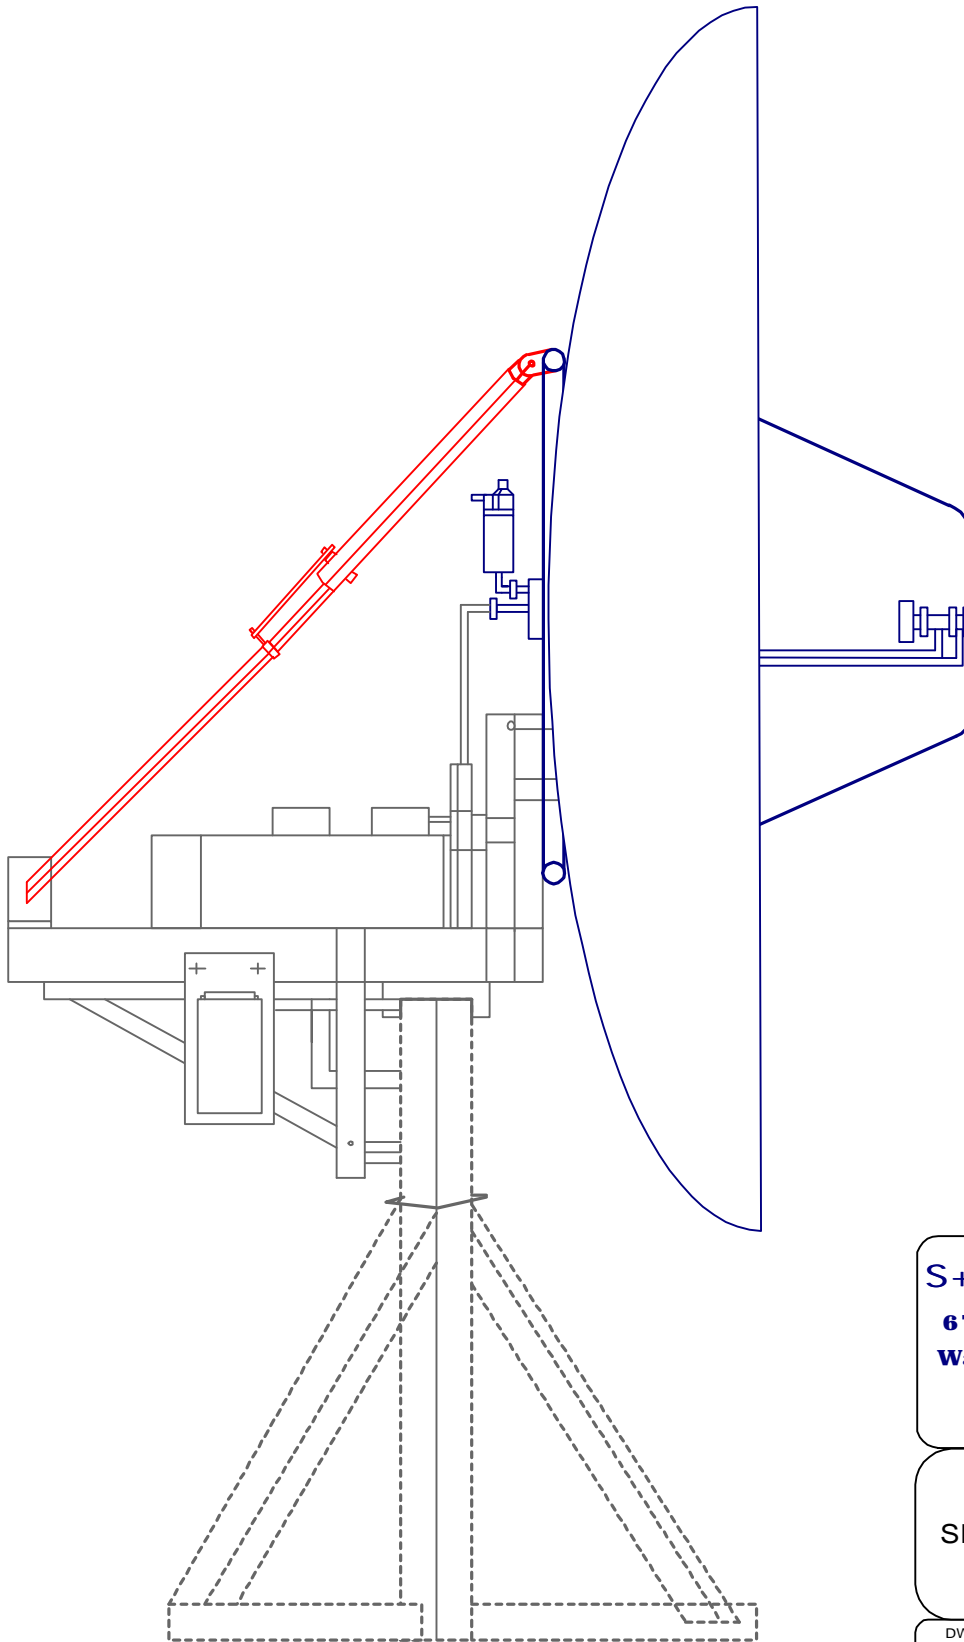

SF24.ST(X)(S)[R]

S+AS Limited
6 The Walled Garden
Wallhouse, Torphichen
West Lothian
[44] 1506 636314

SF24.ST(X)(S)[R]

DWG NO SF24STR.90Lg	REV
SAS_001/9/97	A
SHEET	1 #REF! 1