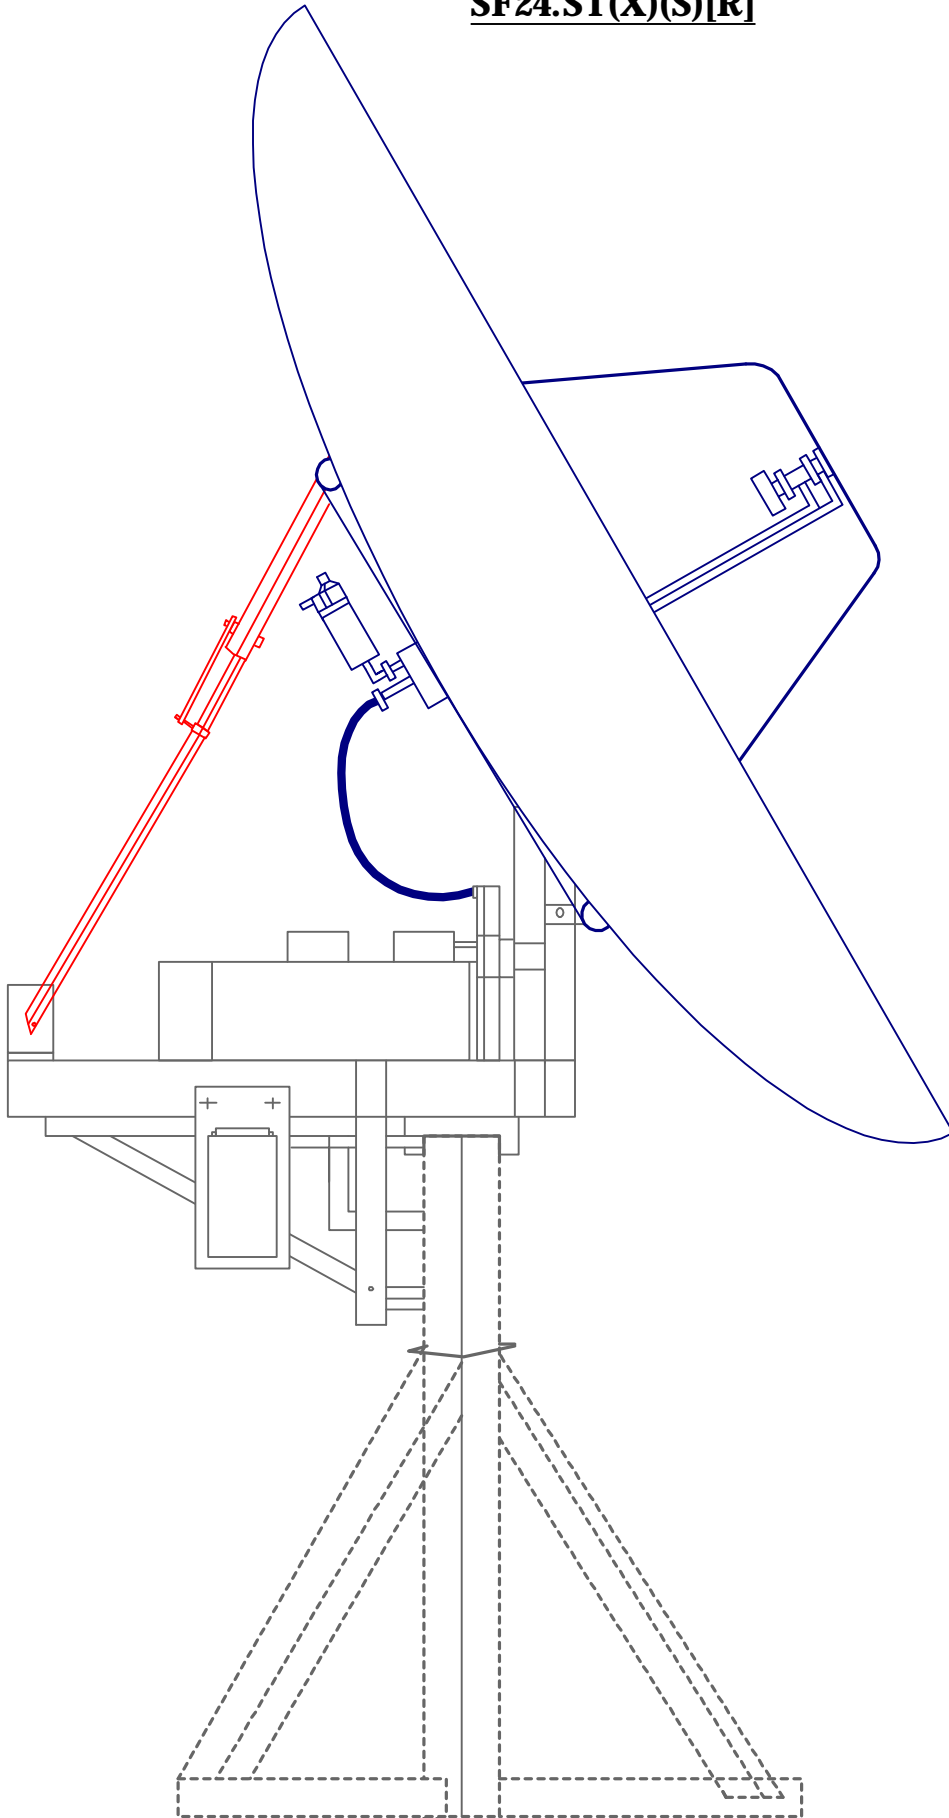

SF24.ST(X)(S)[R]

S+AS Limited

**6 The Walled Garden
Wallhouse, Torphichen
West Lothian
[44] 1506 636314**

SF24.ST(X)(S)[R]

DWG NO SF24STR.90Lg
SAS_001/9/97

REV
A

SHEET

1 #REF! 1